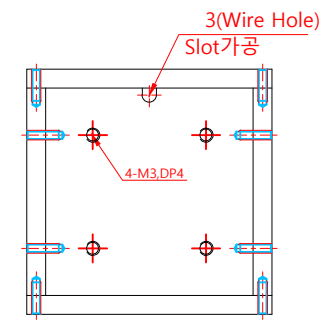

NO	DATE	REVISIONS	E.O. NO	DR	CK

TOP

FRONT

LEFT/RIGHT

REAR

BOTTOM

-SPECIFICATIONS-  
 TYPE : COAXIAL  
 HALF MIRROR RATIO 50:50  
 VOLTAGE: DC12V / WATTAGE:

QTY	NO	품번	품명	MATERIAL	REMARK

DESIGNER: [ ] CHECKER: [ ] APPROVED: [ ] DATE: 2013. 01. 14	2013. 01. 14 DO NOT SCALE
PART NAME: JIC-DX4-M MATERIAL: A1N5	SCALE: 1:1 DRAWING NO: 01-01