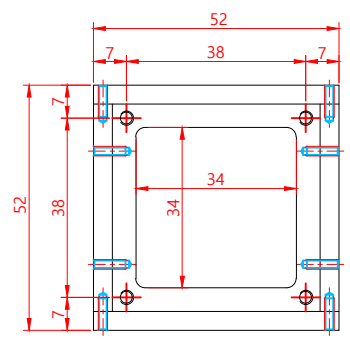

NO	DATE	REVISIONS	E.O. NO	DR	CK

TOP

FRONT

LEFT/RIGHT

REAR

BOTTOM

-SPECIFICATIONS-  
 TYPE : COAXIAL  
 HALF MIRROR RATIO 50:50  
 VOLTAGE: DC12V / WATTAGE:

QTY	NO	품번	품명	MATERIAL	REMARK

DESIGNER: [ ] CHECKER: [ ] APPROVED: [ ] DATE: 2013. 01. 14	2013. 01. 14 DO NOT SCALE
PART NAME: JIC-DX4-M MATERIAL: A1N5	SCALE: 1:1 DRAWING NO: 01-01