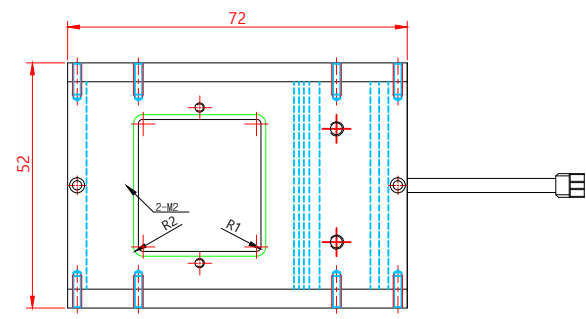

NO	DATE	REVISIONS	E.O. NO	DR	CK

TOP

FRONT

LEFT/RIGHT

REAR

BOTTOM

-SPECIFICATIONS-  
 TYPE : COAXIAL  
 HALF MIRROR RATIO 50:50  
 VOLTAGE: DC12V / WATTAGE:

QTY	NO	품번	품명	MATERIAL	REMARK

DESIGNER: [ ] CHECKER: [ ] APPROVED: [ ] DATE: 2013. 01. 14	2013. 01. 14 DO NOT SCALE
PART NAME: JIC-DX4-M MATERIAL: A1N5	SCALE: 1:1 DRAWING NO: 01-01