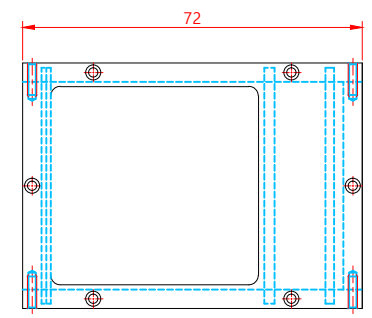

NO	DATE	REVISIONS	E.O. NO	DR	CK

TOP

FRONT

LEFT/RIGHT

REAR

BOTTOM

-SPECIFICATIONS-  
 TYPE : COAXIAL  
 HALF MIRROR RATIO 50:50  
 VOLTAGE: DC12V / WATTAGE:

QTY	NO	품번	품명	MATERIAL	REMARK

DESIGNER: [ ] CHECKER: [ ] APPROVED: [ ] DATE: 2013. 01. 14	2013. 01. 14 DO NOT SCALE
PART NAME: JIC-DX4-M MATERIAL: A1N5	SCALE: 1:1 DRAWING NO: 01-01