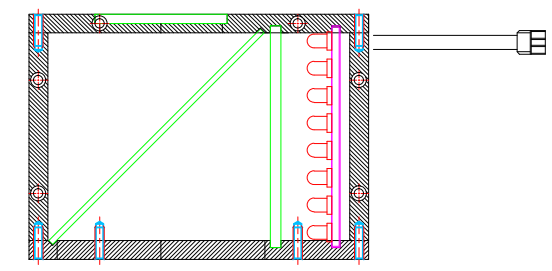

NO	DATE	REVISIONS	E.O. NO	DR	CK

TOP

FRONT

LEFT/RIGHT

REAR

BOTTOM

-SPECIFICATIONS-  
 TYPE : COAXIAL  
 HALF MIRROR RATIO 50:50  
 VOLTAGE: DC12V / WATTAGE:

QTY	NO	품번	품명	MATERIAL	REMARK

DESIGNER: [ ] CHECKER: [ ] APPROVED: [ ] DATE: 2013. 01. 14	2013. 01. 14 DO NOT SCALE
PART NAME: JIC-DX4-M MATERIAL: A1N5	SCALE: 1:1 DRAWING NO: 01-01