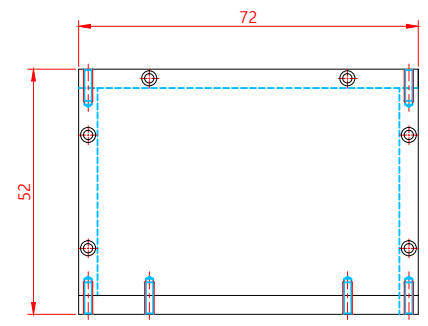

NO	DATE	REVISIONS	E.O. NO	DR	CK

TOP

FRONT

LEFT/RIGHT

REAR

BOTTOM

-SPECIFICATIONS-  
 TYPE : COAXIAL  
 HALF MIRROR RATIO 50:50  
 VOLTAGE: DC12V / WATTAGE:

QTY	NO	품번	품명	MATERIAL	REMARK

DESIGNER: [ ] CHECKER: [ ] APPROVED: [ ] DATE: 2013. 01. 14	2013. 01. 14 DO NOT SCALE
PART NAME: JIC-DX4-M MATERIAL: A1N5	SCALE: 1:1 DRAWING NO: 01-01