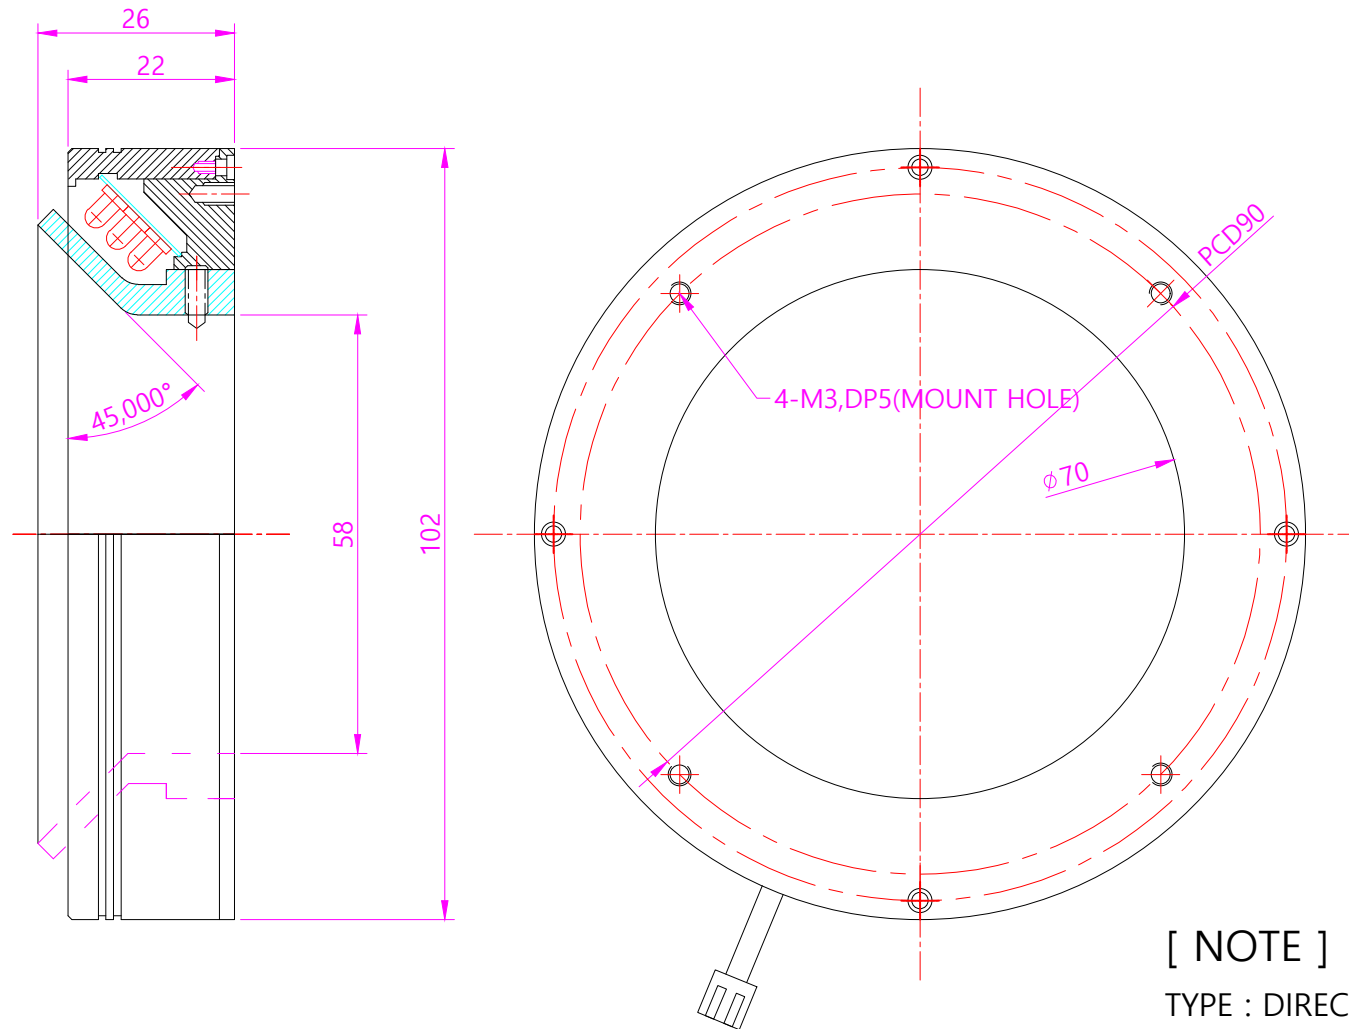

JDLM-102-70C-45

[NOTE]

TYPE : DIRECT LOW ANGLE LIGHT TYPE2

MATERIAL : ALUMINUM,PC

VOLTAGE: DC 12/24V

LED : 3

CONNECTOR : 12V:SMR-02V-B 24V:SMR-03V-B