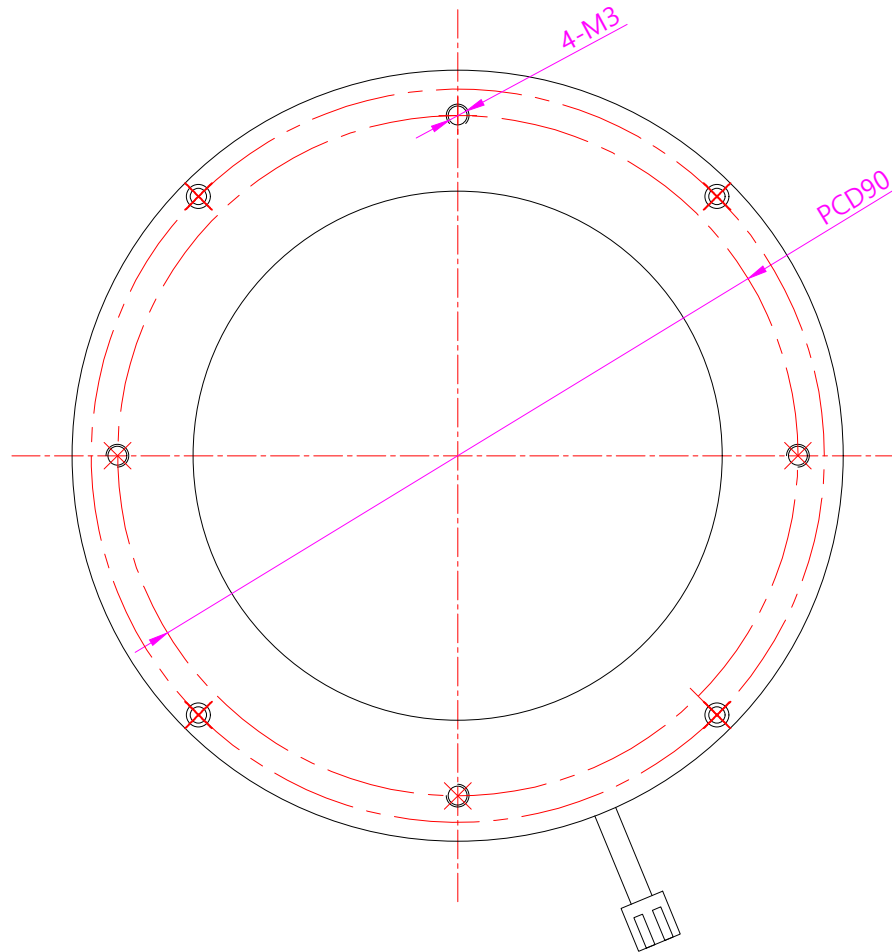

JDL-102-70C-취부도

[NOTE]

TYPE : DIRECT LOW ANGLE LIGHT TYPE2

MATERIAL : ALUMINUM,PC

VOLTAGE: DC 12/24V LED : 3

CONNECTOR : 12V:SMR-02V-B 24V:SMR-03V-B