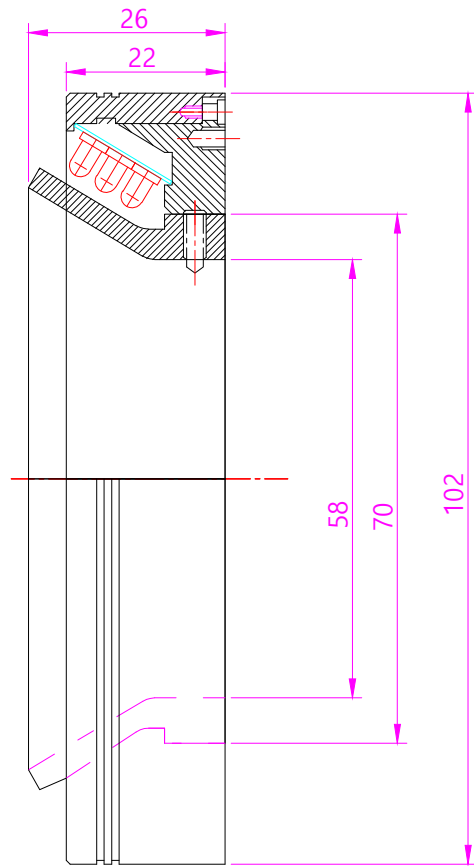

JDL-102-70C-취부도

[NOTE]

TYPE : DIRECT LOW ANGLE LIGHT TYPE2

MATERIAL : ALUMINUM,PC

VOLTAGE: DC 12/24V LED : 3

CONNECTOR : 12V:SMR-02V-B 24V:SMR-03V-B