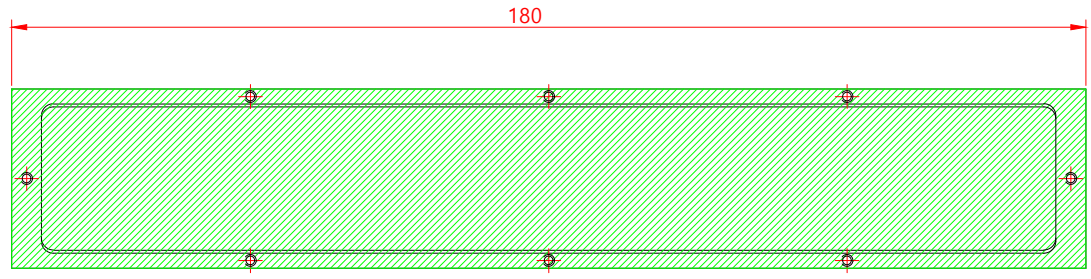

NO	DATE	REVISIONS	E.O. NO	DR	CK
2	09.02.23	RELEASED			

M4DR4.0 MOUNT HOLE

QTY	NO	품번	품명	MATERIAL	REMARK
DATE: 2016. 11. 15 DO NOT SCALE 1 NS NS					2016. 11. 15 DO NOT SCALE 1 NS
PART NAME: JDB-180-30 취부도					PART NO.: 01 FORM: 01 SHEET: 01