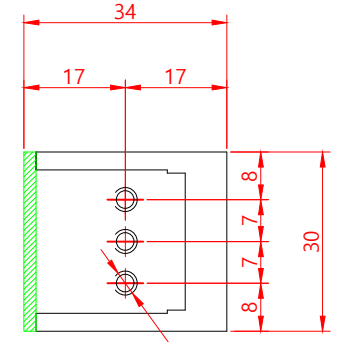

NO	DATE	REVISIONS	E.O. NO	DR	CK
2	09.02.23	RELEASED			

M4DR4.0 MOUNT HOLE

QTY	NO	품번	품명	MATERIAL	REMARK
DATE: 2016. 11. 15 DO NOT SCALE 1 NS NS					2016. 11. 15 DO NOT SCALE 1 NS
PART NAME: JDB-180-30 취부도					PART NO.: 01 FORM: 01 SHEET: 01