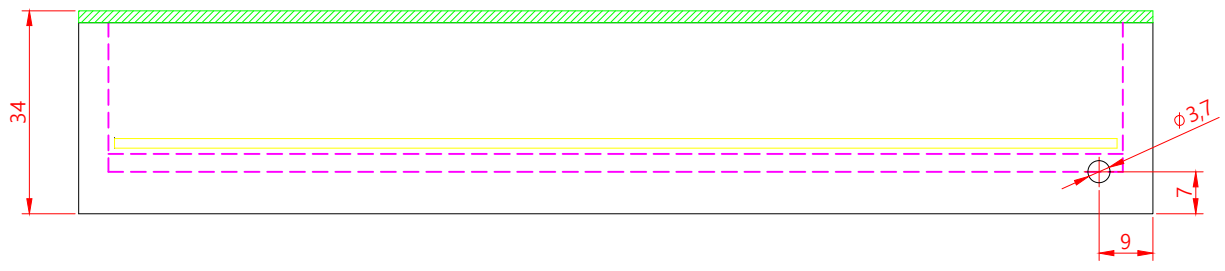

NO	DATE	REVISIONS	E.O. NO	DR	CK
2	09.02.23	RELEASED			

M4DR4.0 MOUNT HOLE

QTY	NO	품번	품명	MATERIAL	REMARK
DATE: 2016. 11. 15 DO NOT SCALE 1 NS NS					2016. 11. 15 DO NOT SCALE 1 NS
PART NAME: JDB-180-30 취부도					PART NO.: 01 FORM: 01 SHEET: 01